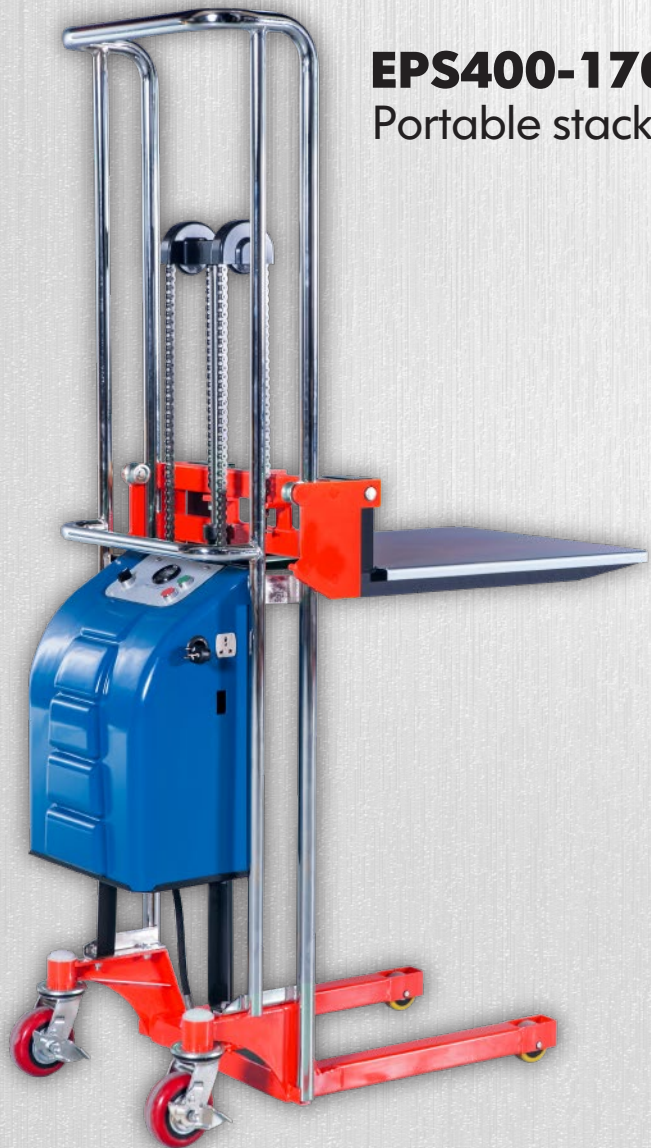

DT

Portable STACKER

Make Your Job Easier!

Portable Stacker

EPS400-1700
Portable stacker

Model		EPS400-1300	EPS400-1500	EPS400-1700
Load Capacity	(kg)	400	400	400
Lowest Height	(mm)	90	90	90
Max. Height	(mm)	1300	1500	1700
Fork Length	(mm)	650	650	650
Fork Width	(mm)	550	550	550
Table Dimension	(mm)	650x580	650x580	650x580
Overall Height	(mm)	1560	1760	1960
Overall Length	(mm)	1120	1120	1120
Overall Width	(mm)	590	590	590
Net Weight	(Kg)	108	111	118
Voltage	(V)	12	12	12
Power	(Kw)	0.8	0.8	0.8
Storage Battery	(Ah)	60	60	60
Charger Input Voltage	(V)	220/110	220/110	220/110
Packing Dimensions	(mm)	1140x580x1560	1140x580x1760	1140x580x1960

EPS400-1700
Portable stacker

Portable Stacker

Model		PS400 -850	PS400-1100	PS400-1300	PS400-1500	PS400-1700
Load Capacity	(kg)	400	400	400	400	400
Lowest Height	(mm)	90	90	90	90	90
Max. Height	(mm)	850	1100	1300	1500	1700
Fork Length	(mm)	650	650	650	650	650
Fork Width	(mm)	550	550	550	550	550
Table Dimension	(mm)	650x580	650x580	650x580	650x580	650x580
Overall Height	(mm)	1110	1360	1560	1760	1960
Overall Length	(mm)	1120	1120	1120	1120	1120
Overall Width	(mm)	590	590	590	590	590
Net Weight	(Kg)	80	85	88	91	98